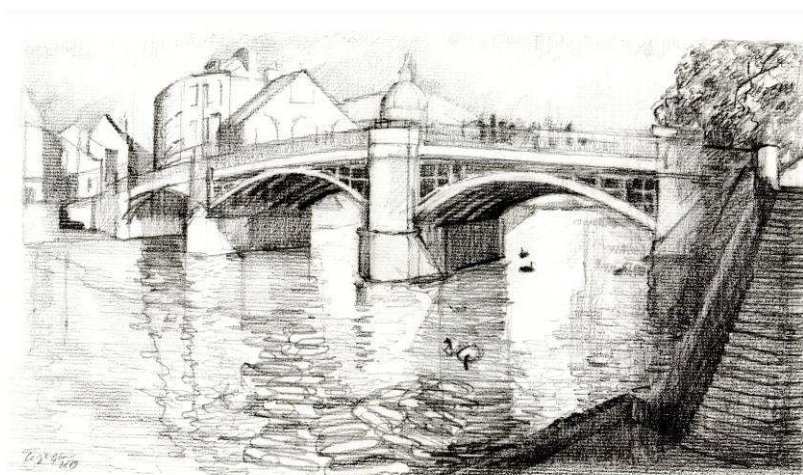

Leigh Glover

paintings & drawings

Newsletter Summer 2010

www.leighglover.com

Runnymede Gallery Old Windsor

Leigh will be exhibiting pencil drawings of Windsor and surrounding area (top right: Windsor Bridge) and a selection of paintings. The gallery is on National Trust property and offers a good day out by the Thames. Private view evening Wed 30 June 19.00 – 21.00 - readers of my newsletter all welcome. Exhibition 01/07 to 06/09, Thu to Mon 11.00 – 17.00.

www.runnymedegallery.co.uk

Scroobius Pip's poetry collaboration

Titan Books have published *Poetry in (e)motion The Illustrated Words of Scroobius Pip* a book launched in collaboration with spoken word poet and musician Scroobius Pip and artists inspired by his words. Leigh's portrait of *Scroobius Pip, Angles* (image right) is included in the publication. The book can be purchased through amazon.co.uk. The portrait is one of Leigh's upcoming collection of British Singers and Songwriters.

SW3 Gallery Chelsea

A selection of Leigh's FROM THE AIR 'Skyscapes above the clouds' paintings are showing now at the SW3 Gallery, 335-337 Kings Road London SW3.